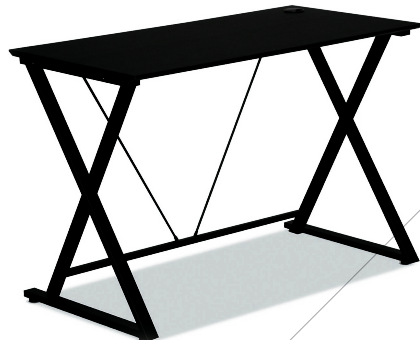

\$122.65

SADIE 3-THIRTY-ONE CHAIR

SofThread leather, full adjustability and ultra-plush cushioning make this a super-luxe chair at a great price.

- Advanced comfort controls follow every move you make during your workday
- Ultra-cushy contoured padding delivers long-lasting work comfort
- Adjustable seat height, 360° swivel, multifunction control
- Recline lock, adjustable arms, adjustable lumbar

\$152.90

SADIE 9-ONE-ONE CHAIR

Say hello to high-tech, high-performance style with this racing style gaming chair. Fully adjustable to support your gaming posture in ultimate comfort.

- You control your workday comfort with an adjustable seat and reclining back
- Flip-up arms for arm support when you need it most

\$136.40

SADIE 1-TWENTY-ONE CHAIR

High-back task chair offers maximum comfort with breathable fabric and adjustable arms and height. Stylish, comfortable chair at a smart price.

- Cooling mesh back adds breathable comfort you can relax into
- Ergonomic posture support and adjustable arms fit nearly any body
- Heavy duty, durable construction supports up to 250 pounds
- Backed by a Limited 3-Year Warranty

\$152.90

SADIE 18-OH-ONE DESK

This simple desk looks great and works hard in small spaces. It features reinforced steel legs for a solid foundation and a center drawer for your office supplies.

- Reinforced steel legs stand up to any workplace challenge
- Cubby and left drawer for hold-everything storage
- Easy-to-assemble
- Sadie limited 3-Year Warranty